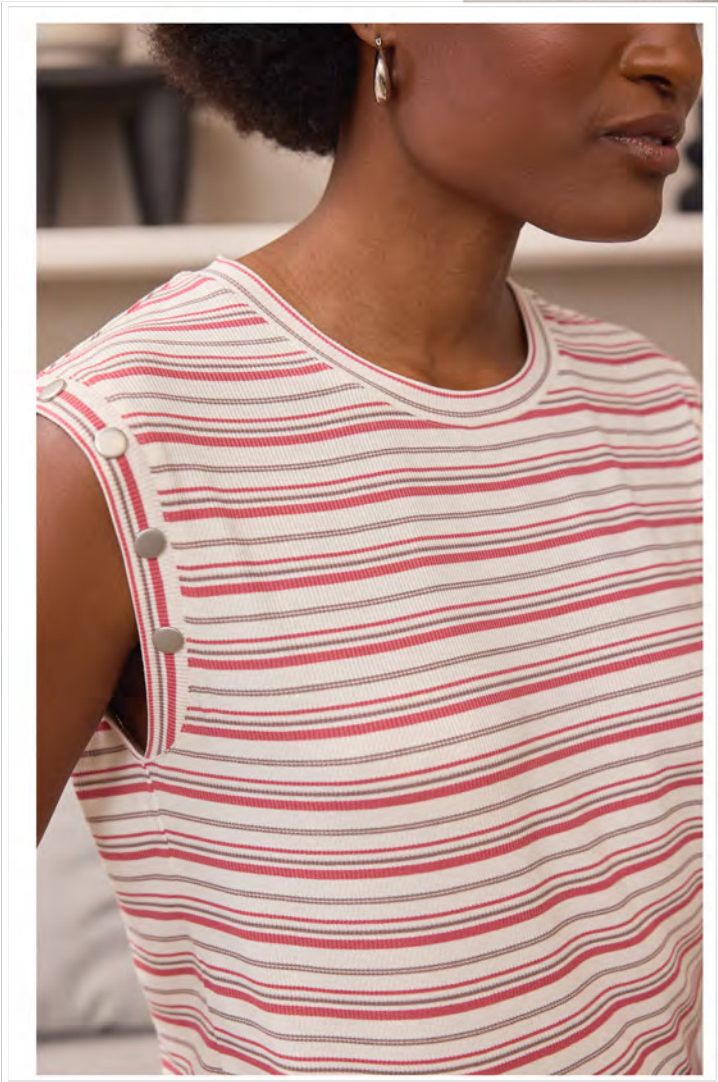

LEFT PAGE
PEPLUM JACKET
CAPPUCCINO STRIPE $119

GIA GLIDER® CROP FLARE W/
BACK PLEAT - CAPPUCCINO
STRIPE $109

THIS PAGE
SLEEVELESS DOLMAN KNIT TOP
PINK MULTI STRIPE $59

GIA GLIDER® CROP FLARE
NEOLA $109